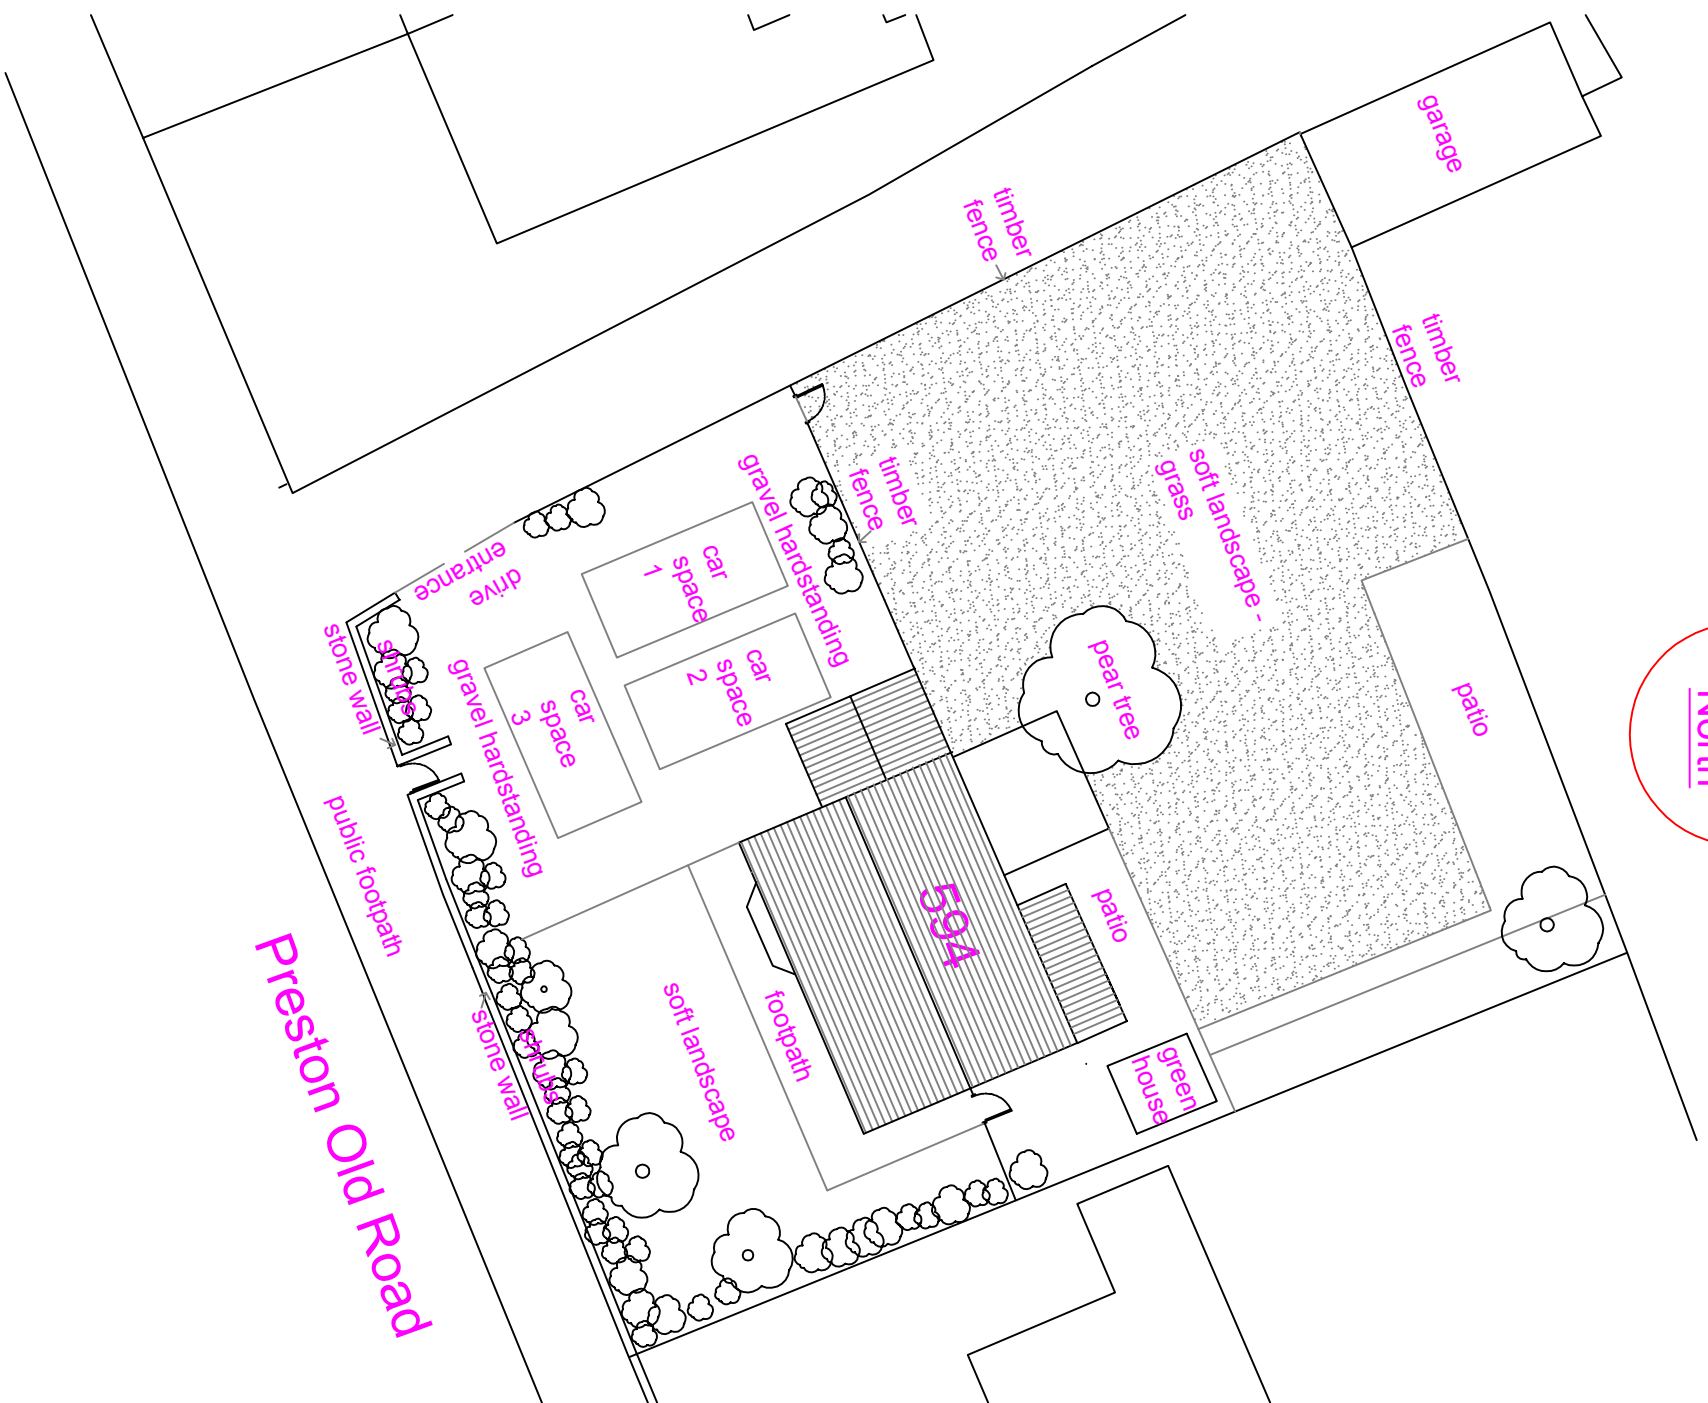

594 Preston Old Road, Blackburn, BB2 5NP.
 Proposed Site Plan at Scale 1:200@A3

594 Preston Old Road, Blackburn, BB2 5NP.
 Existing Site Plan at Scale 1:200@A3